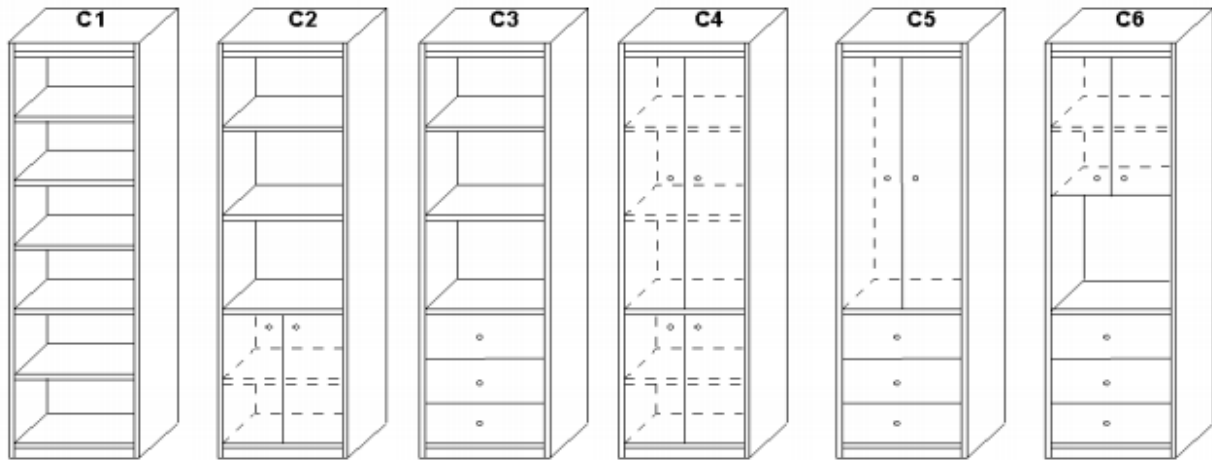

We offer two different heights of our Full size Murphy bed cabinets. Bed height, which is the same height 88 inches and depth 19.5 inches.

Staggered cabinet width is 83 inches tall and 16 inches deep.

Standard cabinet width is 24 inches and 30 inches wide.

Your cabinet can be built with any width, depth or height that you desire.

The Cabinet style you choose for your stand-alone furniture, whether in your bedroom, kitchen, study or any room in your home or business is defined by your cabinet doors and drawer fronts. They go along with your trim and crown molding, defining the style of any piece.

We offer several different options - Traditional Raised Panel, Framed Flat Panel and Plain Panel are most commonly used. Our standard full size cabinets can be ordered individually with 7 different styles to choose from. The standard size of our Full size cabinets is the same height as our Murphy Beds 24" wide and 19.5" depth. All of our products are custom fit to your order these dimensions can be changed.